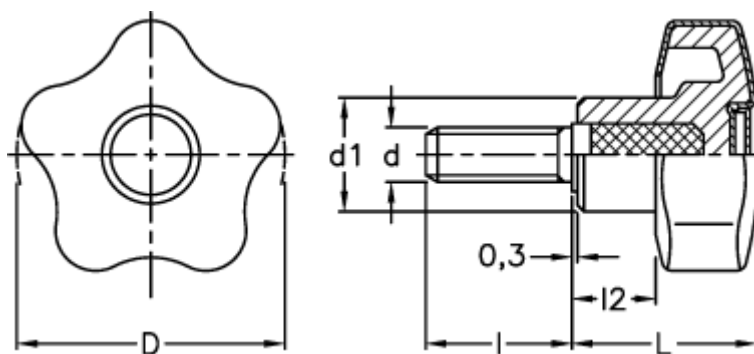

Article number: 23021699054

Description: E+G Lobe knobs

VCT.43 p-M6x30 SOFT C4 RAL1021 - yellow cap

Measures

D	= 43
d1	= 17.0
d 6g	= M6
l	= 30
L	= 29.0
l2	= 11.0